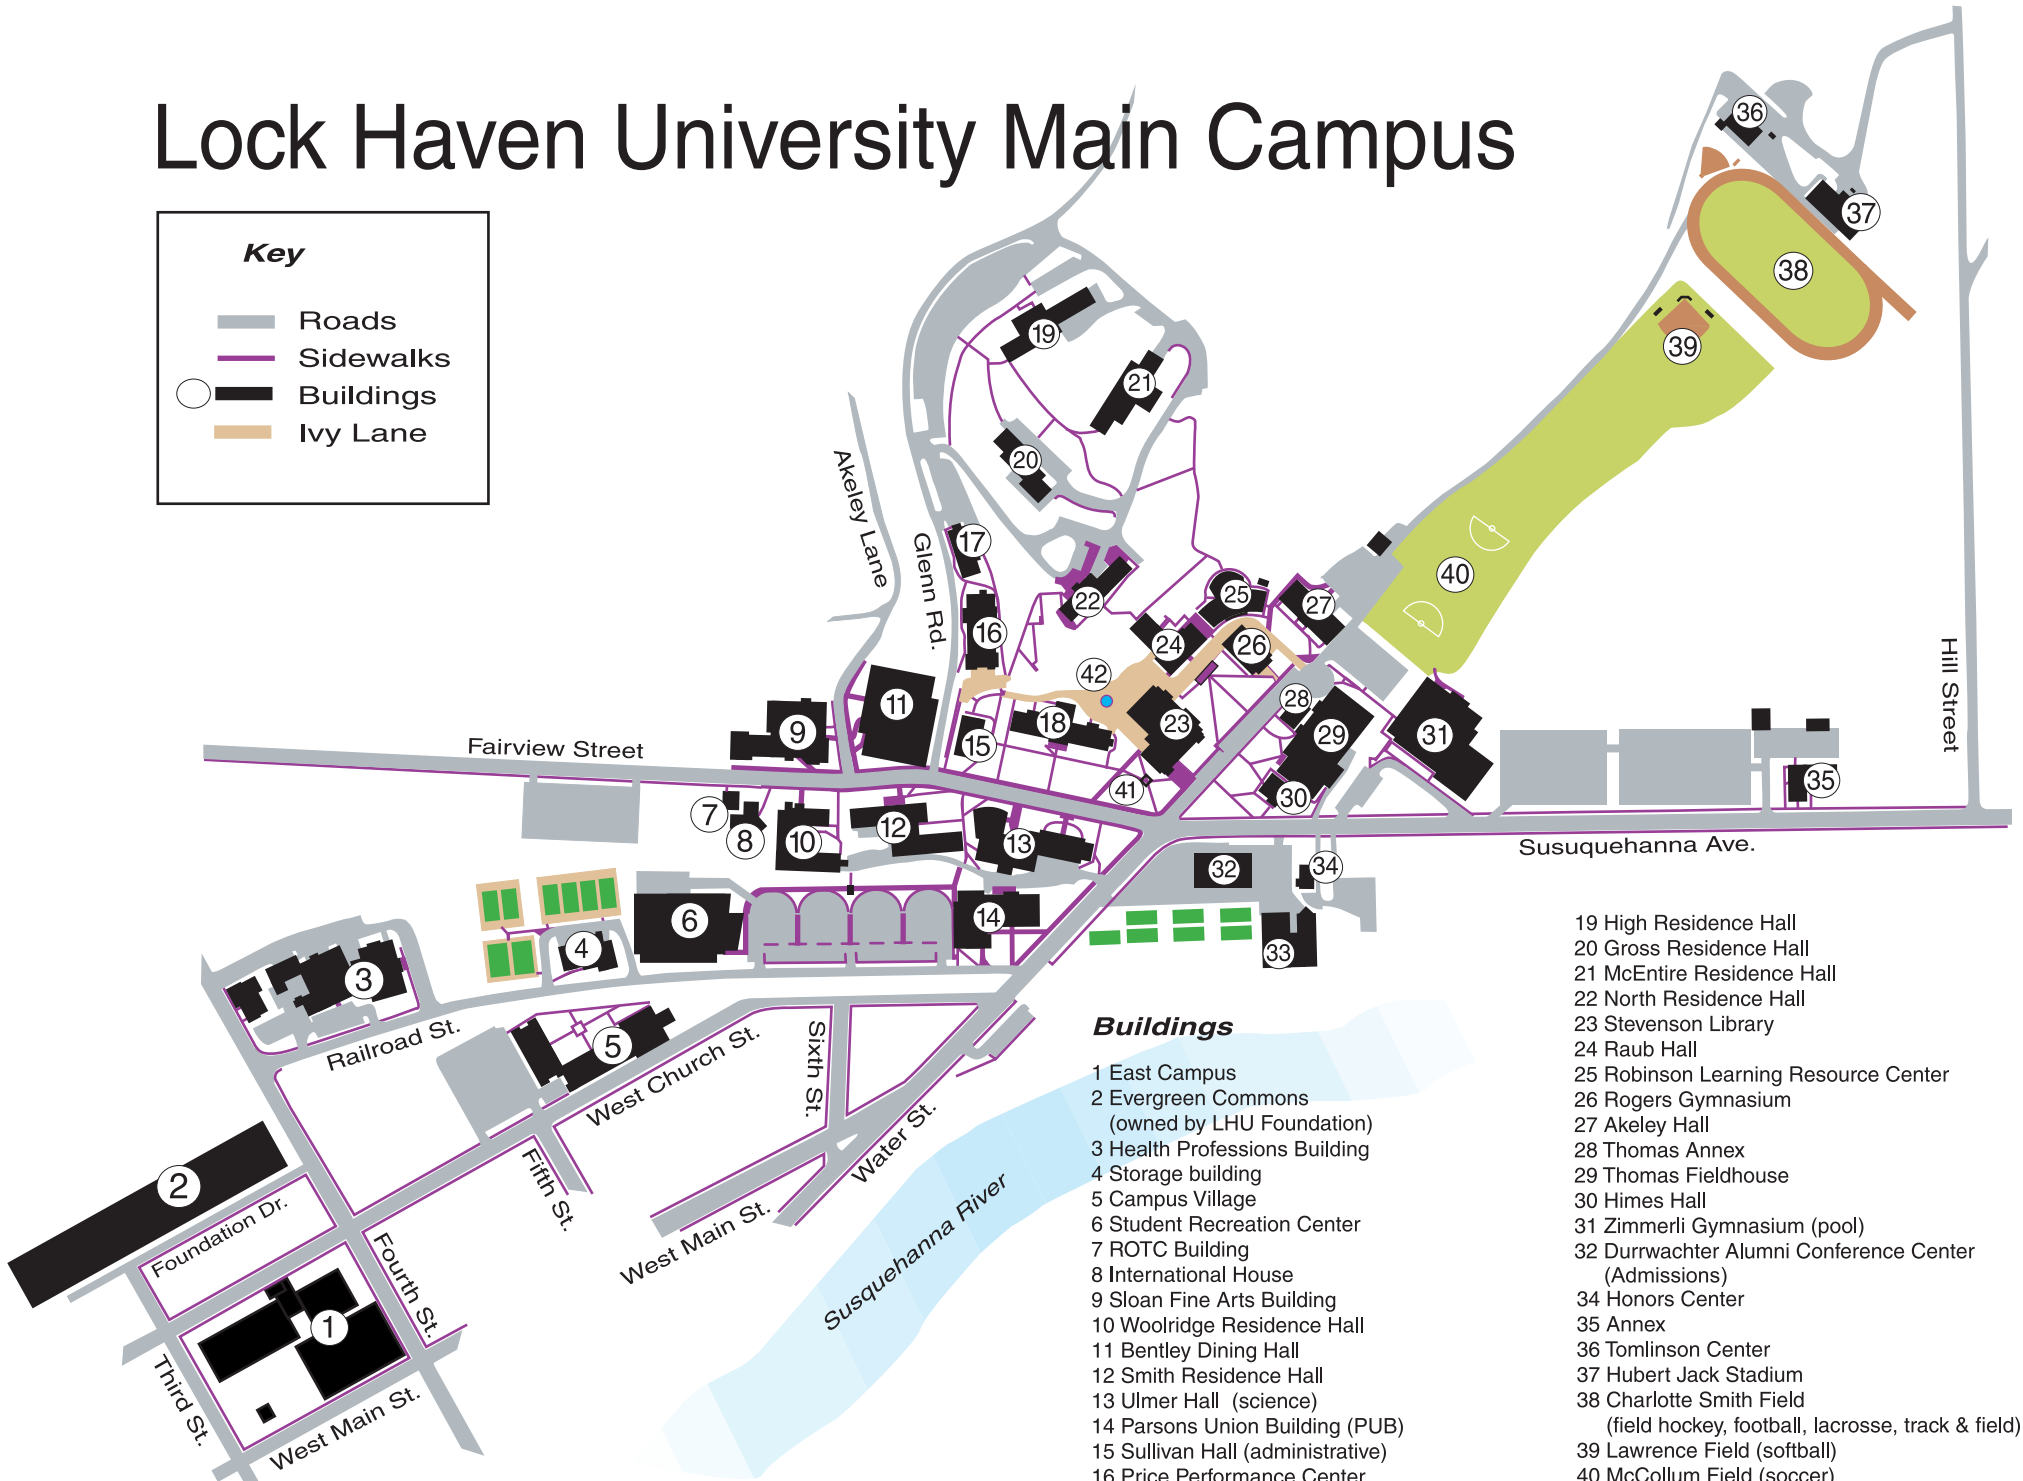

Lock Haven University Main Campus

Key

-  Roads
-  Sidewalks
-  Buildings
-  Ivy Lane

Buildings

- 1 East Campus
- 2 Evergreen Commons (owned by LHU Foundation)
- 3 Health Professions Building
- 4 Storage building
- 5 Campus Village
- 6 Student Recreation Center
- 7 ROTC Building
- 8 International House
- 9 Sloan Fine Arts Building
- 10 Woolridge Residence Hall
- 11 Bentley Dining Hall
- 12 Smith Residence Hall
- 13 Ulmer Hall (science)
- 14 Parsons Union Building (PUB)
- 15 Sullivan Hall (administrative)
- 16 Price Performance Center
- 17 Glennon Infirmary (health/law enforcement)
- 18 Russell Hall (administrative/residence)
- 19 High Residence Hall
- 20 Gross Residence Hall
- 21 McEntire Residence Hall
- 22 North Residence Hall
- 23 Stevenson Library
- 24 Raub Hall
- 25 Robinson Learning Resource Center
- 26 Rogers Gymnasium
- 27 Akeley Hall
- 28 Thomas Annex
- 29 Thomas Fieldhouse
- 30 Himes Hall
- 31 Zimmerli Gymnasium (pool)
- 32 Durrwachter Alumni Conference Center (Admissions)
- 34 Honors Center
- 35 Annex
- 36 Tomlinson Center
- 37 Hubert Jack Stadium
- 38 Charlotte Smith Field (field hockey, football, lacrosse, track & field)
- 39 Lawrence Field (softball)
- 40 McCollum Field (soccer)
- 41 Fredericks Family Carillion
- 42 Jury Fountain