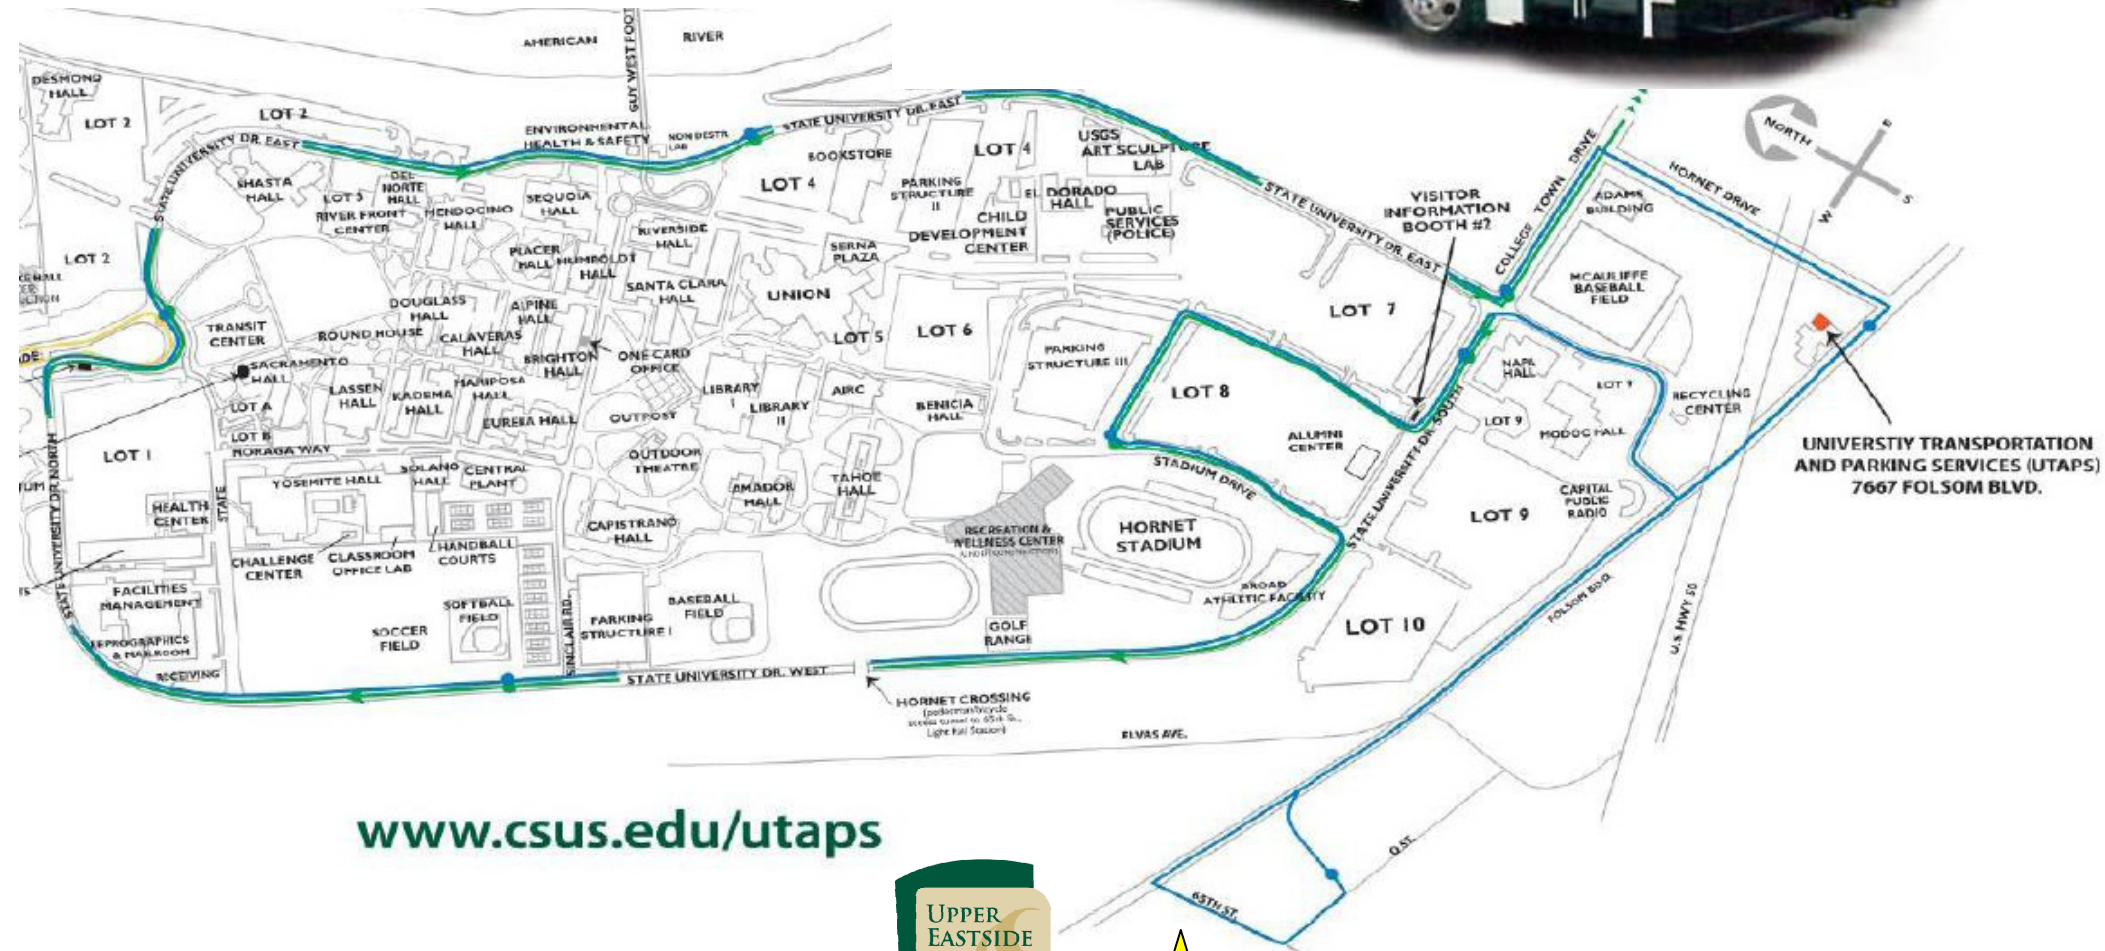

CALIFORNIA STATE UNIVERSITY, SACRAMENTO

HORNET EXPRESS

www.csus.edu/utaps

CALIFORNIA STATE UNIVERSITY, SACRAMENTO

HORNET EXPRESS

Departs Transit Center	Riverside Hall	College Town/ SUD East	HORNET LINE UTAPS	65th St. 	Napa Hall	The WELL	P.S. I	Arrives Transit Center
7:00	7:03	7:05	7:07	7:10	7:12	7:14	7:17	7:20
7:30	7:33	7:35	7:37	7:40	7:42	7:44	7:47	7:50
8:00	8:03	8:05	8:07	8:10	8:12	8:14	8:17	8:20
8:30	8:33	8:35	8:37	8:40	8:42	8:44	8:47	8:50
9:00	9:03	9:05	9:07	9:10	9:12	9:14	9:17	9:20
9:30	9:33	9:35	9:37	9:40	9:42	9:44	9:47	9:50
10:00	10:03	10:05	10:07	10:10	10:12	10:14	10:17	10:20
10:30	10:33	10:35	10:37	10:40	10:42	10:44	10:47	10:50
11:00	11:03	11:05	11:07	11:10	11:12	11:14	11:17	11:20
11:30	11:33	11:35	11:37	11:40	11:42	11:44	11:47	11:50
12:00	12:03	12:05	12:07	12:10	12:12	12:14	12:17	12:20
12:30	12:33	12:35	12:37	12:40	12:42	12:44	12:47	12:50
1:00	1:03	1:05	1:07	1:10	1:12	1:14	1:17	1:20
1:30	1:33	1:35	1:37	1:40	1:42	1:44	1:47	1:50
2:00	2:03	2:05	2:07	2:10	2:12	2:14	2:17	2:20
2:30	2:33	2:35	2:37	2:40	2:42	2:44	2:47	2:50
3:00	3:03	3:05	3:07	3:10	3:12	3:14	3:17	3:20
3:30	3:33	3:35	3:37	3:40	3:42	3:44	3:47	3:50
4:00	4:03	4:05	4:07	4:10	4:12	4:14	4:17	4:20
4:30	4:33	4:35	4:37	4:40	4:42	4:44	4:47	4:50
5:00	5:03	5:05	5:07	5:10	5:12	5:14	5:17	5:20
5:30	5:33	5:35	5:37	5:40	5:42	5:44	5:47	5:50
6:00	6:03	6:05	6:07	6:10	6:12	6:14	6:17	6:20
6:30	6:33	6:35	6:37	6:40	6:42	6:44	6:47	6:50