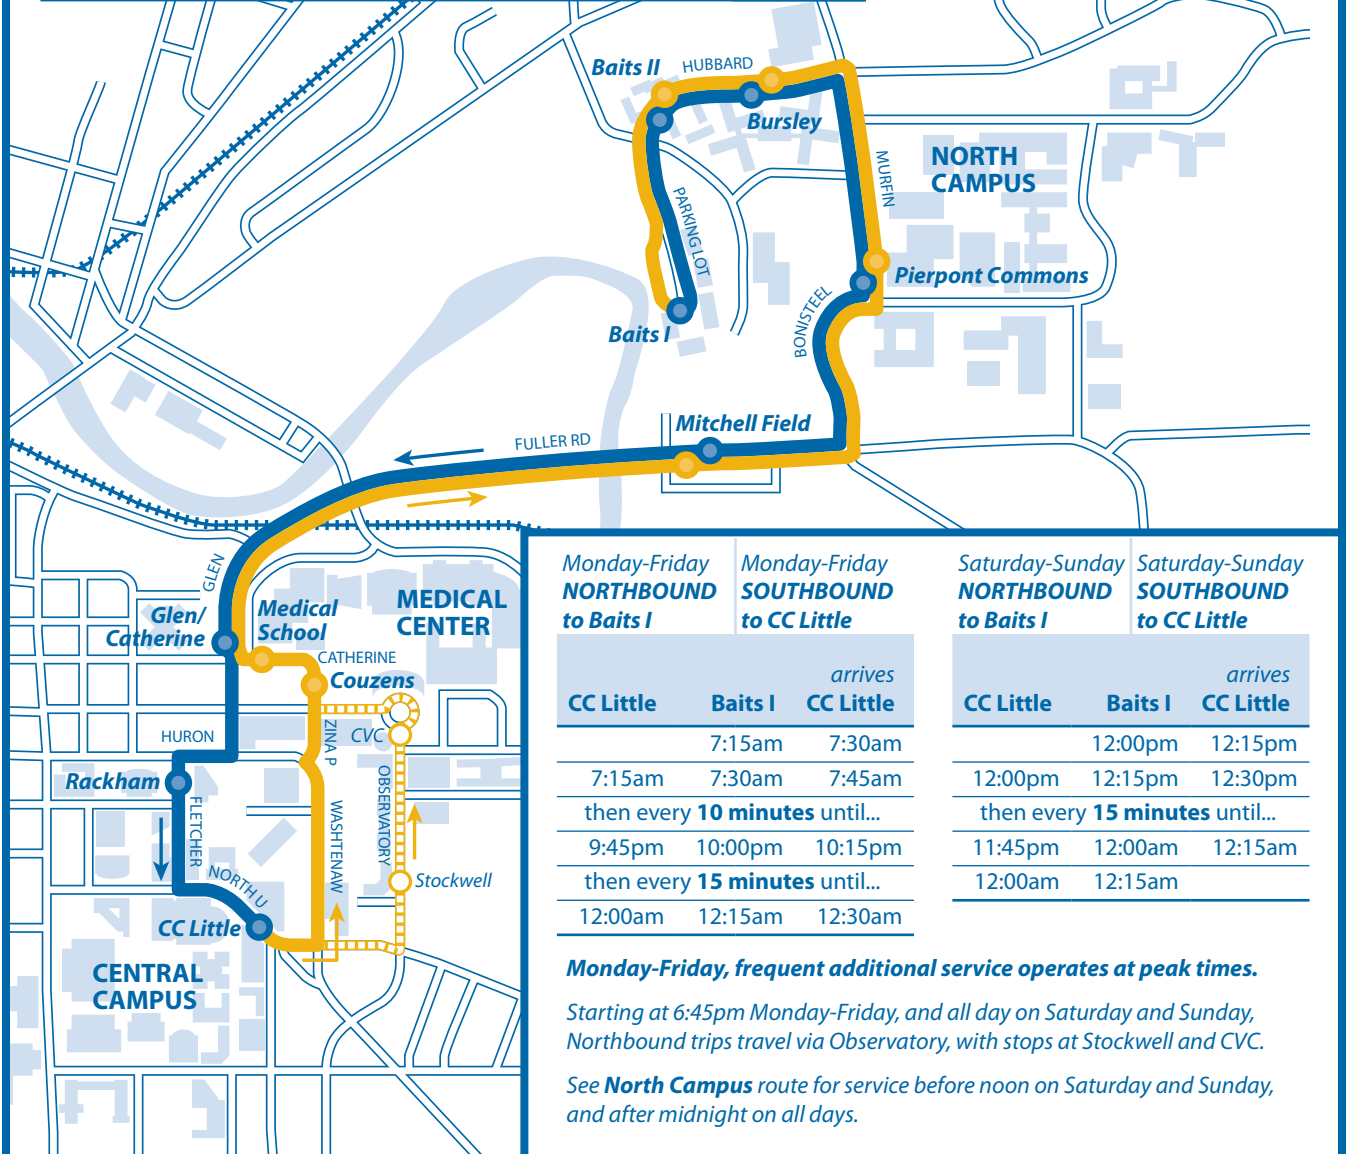

# Bursley-Baits

Every Day  
Fall and Winter Terms

Monday-Friday NORTHBOUND to Baits I			Monday-Friday SOUTHBOUND to CC Little			Saturday-Sunday NORTHBOUND to Baits I			Saturday-Sunday SOUTHBOUND to CC Little		
CC Little	Baits I	arrives CC Little	CC Little	Baits I	arrives CC Little	CC Little	Baits I	arrives CC Little	CC Little	Baits I	arrives CC Little
7:15am	7:15am	7:30am	7:15am	7:30am	7:45am	12:00pm	12:00pm	12:15pm	12:00pm	12:15pm	12:30pm
then every 10 minutes until...			then every 15 minutes until...			then every 15 minutes until...			then every 15 minutes until...		
9:45pm	10:00pm	10:15pm	9:45pm	10:00pm	10:15pm	11:45pm	12:00am	12:15am	11:45pm	12:00am	12:15am
then every 15 minutes until...			then every 15 minutes until...			then every 15 minutes until...			then every 15 minutes until...		
12:00am	12:15am	12:30am	12:00am	12:15am	12:30am	12:00am	12:15am	12:30am	12:00am	12:15am	12:30am

**Monday-Friday, frequent additional service operates at peak times.**  
Starting at 6:45pm Monday-Friday, and all day on Saturday and Sunday, Northbound trips travel via Observatory, with stops at Stockwell and CVC.  
See **North Campus** route for service before noon on Saturday and Sunday, and after midnight on all days.

**M** UNIVERSITY OF MICHIGAN  
PARKING & TRANSPORTATION SERVICES

See where your bus is in real time with Magic Bus!

Magic Bus  
real-time arrivals

[mbus.pts.umich.edu](http://mbus.pts.umich.edu)

general info