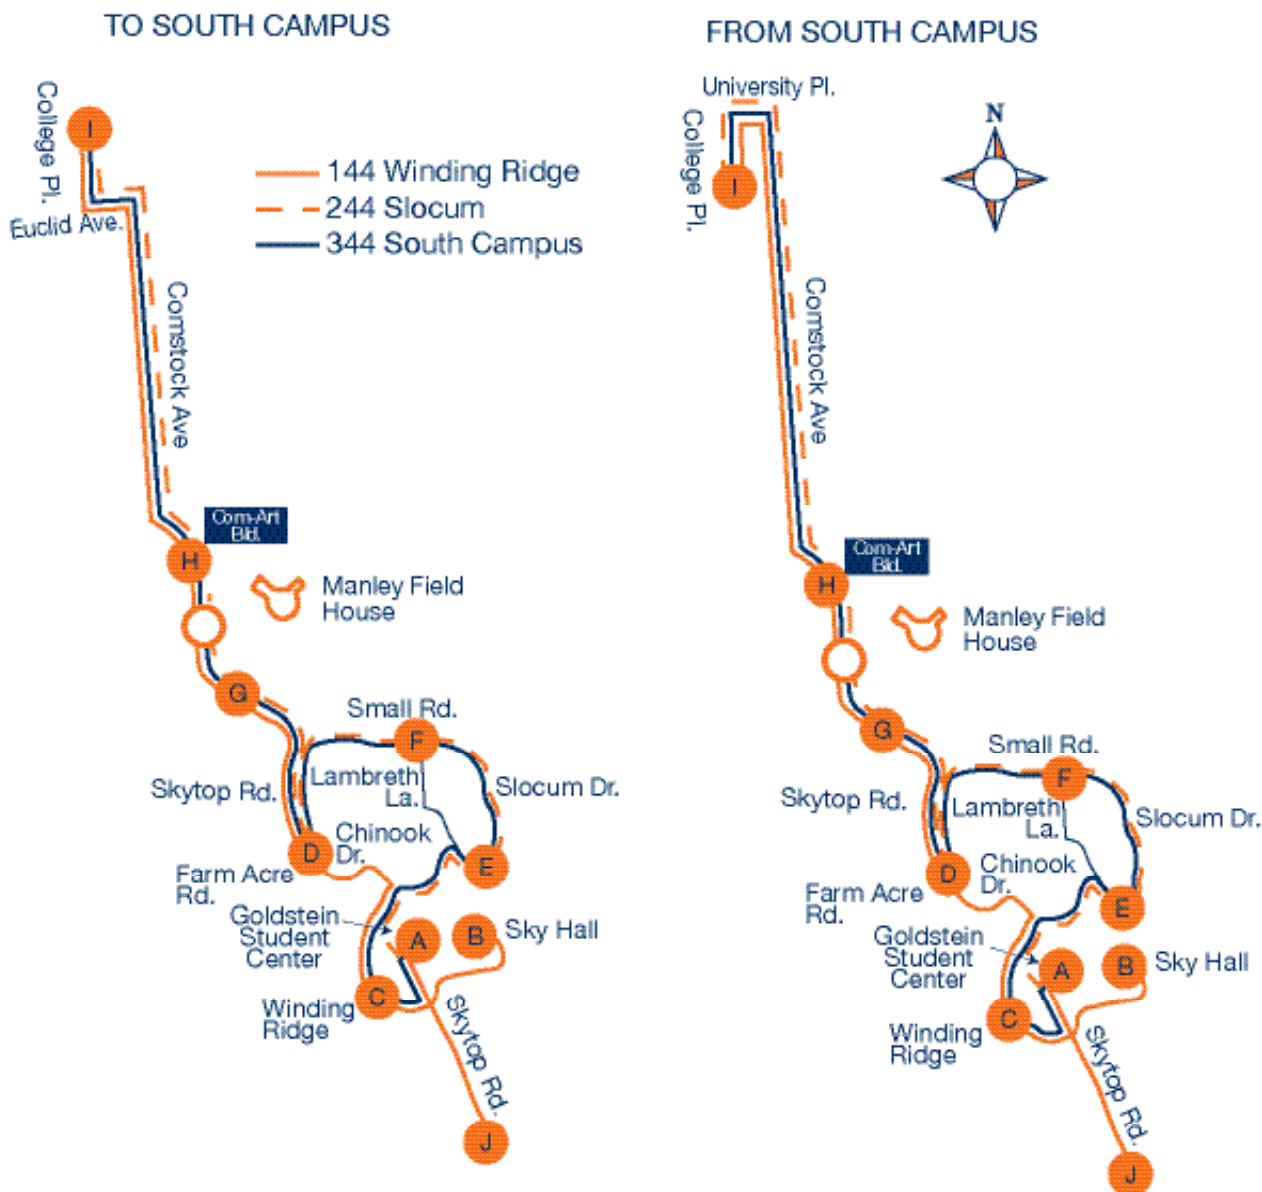

HOW TO USE THE SCHEDULE

Find a timepoint **A** on the map that is near where you want to catch the bus. Then find the letter above the timetable shown on the inside. Underneath each letter, approximate times the bus will be at that location are shown.

ACCESSIBILITY FOR MOBILITY DEVICES

All Centro vehicles are equipped to accommodate mobility devices classified as a "common wheelchair" according to regulations set forth in the Americans with Disabilities Act (ADA). Centro buses are equipped with mobility lifts or mobility ramps to assist customers in boarding the vehicle.

ROUTE 144, 244 & 344

SOUTH CAMPUS

Effective: August 27, 2012

	A	C	E	F	G	H	I
Route Number							
Goldstein Student Center							
Winding Ridge							
Slocum & Lambreth							
Small & Lambreth							
Manley South							
Manley North							
College Place							
344	7:10	7:11	7:14	7:16	7:19	7:20	7:25
344	7:50	7:51	7:54	7:56	7:59	8:00	8:05
344	8:10	8:11	8:14	8:16	8:19	8:20	8:25
344	8:30	8:31	8:34	8:36	8:39	8:40	8:45
344	8:50	8:51	8:54	8:56	8:59	9:00	9:05
344	9:10	9:11	9:14	9:16	9:19	9:20	9:25
344	9:30	9:31	9:34	9:36	9:39	9:40	9:45
344	9:50	9:51	9:54	9:56	9:59	10:00	10:05
344	10:10	10:11	10:14	10:16	10:19	10:20	10:25
344	10:30	10:31	10:34	10:36	10:39	10:40	10:45
344	10:50	10:51	10:54	10:56	10:59	11:00	11:05
344	11:10	11:11	11:14	11:16	11:19	11:20	11:25
344	11:30	11:31	11:34	11:36	11:39	11:40	11:45
344	11:50	11:51	11:54	11:56	11:59	12:00	12:05
344	12:10	12:11	12:14	12:16	12:19	12:20	12:25
344	12:30	12:31	12:34	12:36	12:39	12:40	12:45
344	12:50	12:51	12:54	12:56	12:59	1:00	1:05
344	1:10	1:11	1:14	1:16	1:19	1:20	1:25
344	1:30	1:31	1:34	1:36	1:39	1:40	1:45
344	1:50	1:51	1:54	1:56	1:59	2:00	2:05
344	2:10	2:11	2:14	2:16	2:19	2:20	2:25
344	2:30	2:31	2:34	2:36	2:39	2:40	2:45
344	2:50	2:51	2:54	2:56	2:59	3:00	3:05
344	3:10	3:11	3:14	3:16	3:19	3:20	3:25
* Saturday & Sunday 20 Minute service from 3:30pm - 3:05pm							
* Extra Saturday 10 Minute service starts from 7:50pm - 3:05am							
344	2:50	2:51	2:54	2:56	2:59	3:00	3:05