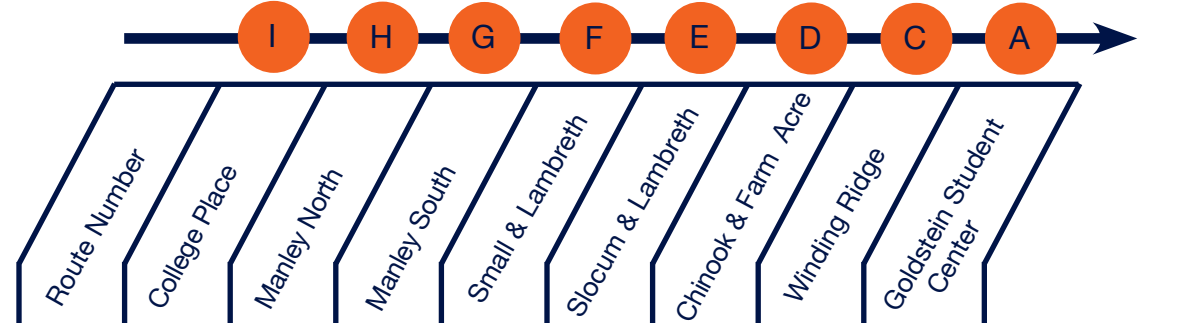

144	6:53	6:56	6:57		6:59	7:01	7:08
144	7:23	7:26	7:27		7:29	7:31	7:38
244	7:31	7:34	7:35	7:38	7:40		7:46
244	7:45	7:48	7:49	7:52	7:54		8:00
144	7:48	7:51	7:52		7:54	7:56	8:03
244	8:04	8:07	8:08	8:11	8:13		8:19
144	8:10	8:13	8:14		8:16	8:18	8:25
144	8:15	8:18	8:19		8:21	8:23	8:30
244	8:18	8:21	8:22	8:25	8:27		8:33
144	8:19	8:22	8:23		8:25	8:27	8:34
144	8:20	8:23	8:24		8:26	8:28	8:35
144	8:30	8:33	8:34		8:36	8:38	8:45
244	8:37	8:40	8:41	8:44	8:46		8:52
244	8:43	8:46	8:47	8:50	8:52		8:58
144	8:47	8:50	8:51		8:53	8:55	9:02
144	8:50	8:53	8:54		8:56	8:58	9:05
244	8:51	8:54	8:55	8:58	9:00		9:06
144	9:12	9:16	9:17		9:19	9:21	9:30
244	9:18	9:22	9:23	9:26	9:29		9:36
144	9:24	9:28	9:29		9:31	9:33	9:42
244	9:30	9:34	9:35	9:38	9:41		9:48
344	9:36	9:40	9:41	9:45	9:47	9:50	9:54
344	9:43	9:47	9:48	9:52	9:54	9:57	10:01
344	9:50	9:54	9:55	9:59	10:01	10:04	10:08
344	9:57	10:01	10:02	10:06	10:08	10:11	10:15
344	10:04	10:08	10:09	10:13	10:15	10:18	10:22
344	10:12	10:16	10:17	10:21	10:23	10:26	10:30
344	10:19	10:23	10:24	10:28	10:30	10:33	10:37
344	10:26	10:30	10:31	10:35	10:37	10:40	10:44
344	10:33	10:37	10:38	10:42	10:44	10:47	10:51
344	10:40	10:44	10:45	10:49	10:51	10:54	10:58
344	10:48	10:52	10:53	10:57	10:59	11:02	11:06
344	10:55	10:59	11:00	11:04	11:06	11:09	11:13
344	11:02	11:06	11:07	11:11	11:13	11:16	11:20
344	11:09	11:13	11:14	11:18	11:20	11:23	11:27
344	11:16	11:20	11:21	11:25	11:27	11:30	11:34
344	11:24	11:28	11:29	11:33	11:35	11:38	11:42
344	11:31	11:35	11:36	11:40	11:42	11:45	11:49
344	11:38	11:42	11:43	11:47	11:49	11:52	11:56
344	11:45	11:49	11:50	11:54	11:56	11:59	12:03
344	11:52	11:56	11:57	12:01	12:03	12:06	12:10
344	12:00	12:04	12:05	12:09	12:11	12:14	12:18
344	12:07	12:11	12:12	12:16	12:18	12:21	12:25
344	12:14	12:18	12:19	12:23	12:25	12:28	12:32
344	12:21	12:25	12:26	12:30	12:32	12:35	12:39
344	12:28	12:32	12:33	12:37	12:39	12:42	12:46
344	12:36	12:40	12:41	12:45	12:47	12:50	12:54
344	12:43	12:47	12:48	12:52	12:54	12:57	1:01
344	12:50	12:54	12:55	12:59	1:01	1:04	1:08
344	12:57	1:01	1:02	1:06	1:08	1:11	1:15
344	1:04	1:08	1:09	1:13	1:15	1:18	1:22
344	1:12	1:16	1:17	1:21	1:23	1:26	1:30
344	1:19	1:23	1:24	1:28	1:30	1:33	1:37
344	1:26	1:30	1:31	1:35	1:37	1:40	1:44
344	1:33	1:37	1:38	1:42	1:44	1:47	1:51
344	1:40	1:44	1:45	1:49	1:51	1:54	1:58
344	1:48	1:52	1:53	1:57	1:59	2:02	2:06
344	1:55	1:59	2:00	2:04	2:06	2:09	2:13
344	2:02	2:06	2:07	2:11	2:13	2:16	2:20
344	2:09	2:13	2:14	2:18	2:20	2:23	2:27
344	2:16	2:20	2:21	2:25	2:27	2:30	2:34
344	2:24	2:28	2:29	2:33	2:35	2:38	2:42
344	2:31	2:35	2:36	2:40	2:42	2:45	2:49
344	2:38	2:42	2:43	2:47	2:49	2:52	2:56
344	2:45	2:49	2:50	2:54	2:56	2:59	3:03

* Additional 7-minute service continues from 2:45pm-8:00pm
* Monday-Thursday 10-minute service from 7:30pm-10:10pm and 20-minute service from 10:30pm-3:10am
* Friday 10-minute service from 7:50pm-3:10am

344	2:50	2:54	2:55	2:59	3:01	3:04	3:10