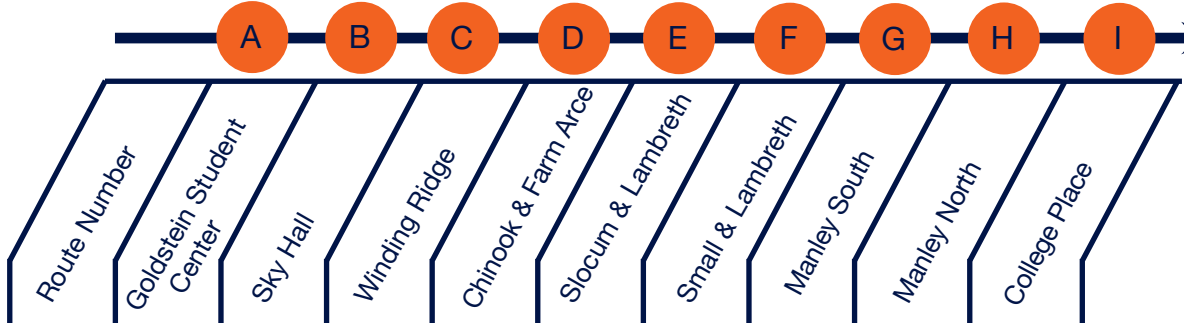

ROUTE
144, 244 & 344

SOUTH CAMPUS

Effective: August 27, 2012

144	7:08	7:10	7:12	7:14		7:16	7:17	7:23
244	7:13				7:17	7:20	7:23	7:31
244	7:27				7:31	7:34	7:37	7:45
144	7:33	7:35	7:37	7:39		7:41	7:42	7:48
244	7:37				7:41	7:44	7:47	7:55
144	7:38	7:40	7:42	7:44		7:46	7:47	7:53
244	7:46				7:50	7:53	7:56	8:04
244	7:52				7:56	7:59	8:02	8:10
144	7:55	7:57	7:59	8:01		8:03	8:04	8:10
244	8:00				8:04	8:07	8:10	8:18
144	8:01	8:03	8:05	8:07		8:09	8:10	8:16
244	8:02				8:06	8:09	8:12	8:20
144	8:04	8:06	8:08	8:10		8:12	8:13	8:19
144	8:05	8:07	8:09	8:11		8:13	8:14	8:20
244	8:19				8:23	8:26	8:29	8:37
244	8:25				8:29	8:32	8:35	8:43
144	8:25	8:27	8:29	8:31		8:33	8:34	8:40
244	8:32				8:36	8:39	8:42	8:50
144	8:32	8:34	8:36	8:38		8:40	8:41	8:47
244	8:33				8:37	8:40	8:43	8:51
144	8:35	8:37	8:39	8:41		8:43	8:44	8:50
144	8:35	8:37	8:39	8:41		8:43	8:44	8:50
144	8:45	8:47	8:49	8:51		8:53	8:54	9:00
244	8:50				8:54	8:57	9:00	9:08
244	8:52				8:56	8:59	9:02	9:10
244	8:57				9:01	9:04	9:07	9:15
144	8:57	8:59	9:01	9:03		9:05	9:06	9:12
244	9:00				9:04	9:07	9:10	9:18
144	9:00	9:02	9:04	9:06		9:08	9:09	9:15
244	9:02				9:06	9:09	9:12	9:20
144	9:04	9:06	9:08	9:10		9:12	9:13	9:19
244	9:06				9:10	9:13	9:16	9:24
144	9:06	9:08	9:10	9:12		9:14	9:15	9:21
144	9:09	9:11	9:13	9:15		9:17	9:18	9:24
144	9:18	9:20	9:23	9:26		9:28	9:29	9:36
244	9:24				9:28	9:31	9:34	9:42
144	9:30	9:32	9:35	9:38		9:40	9:41	9:48
244	9:36				9:40	9:43	9:46	9:54
144	9:42	9:44	9:47	9:50		9:52	9:53	10:00
244	9:48				9:52	9:55	9:58	10:06
344	9:54	9:55			9:58	10:00	10:04	10:12
344	10:01	10:02			10:05	10:07	10:11	10:19
344	10:08	10:09			10:12	10:14	10:18	10:26
344	10:15	10:16			10:19	10:21	10:25	10:33
344	10:22	10:23			10:26	10:28	10:32	10:40
344	10:30	10:31			10:34	10:36	10:40	10:48
344	10:37	10:38			10:41	10:43	10:47	10:55
344	10:44	10:45			10:48	10:50	10:54	11:02
344	10:51	10:52			10:55	10:57	11:01	11:09
344	10:58	10:59			11:02	11:04	11:08	11:16
344	11:06	11:07			11:10	11:12	11:16	11:24
344	11:13	11:14			11:17	11:19	11:23	11:31
344	11:20	11:21			11:24	11:26	11:30	11:38
344	11:27	11:28			11:31	11:33	11:37	11:45
344	11:34	11:35			11:38	11:40	11:44	11:52
344	11:42	11:43			11:46	11:48	11:52	12:00
344	11:49	11:50			11:53	11:55	11:59	12:00
344	11:56	11:57			12:00	12:02	12:06	12:14
344	12:03	12:04			12:07	12:09	12:13	12:21
344	12:10	12:11			12:14	12:16	12:20	12:28
344	12:18	12:19			12:22	12:24	12:28	12:36
344	12:25	12:26			12:29	12:31	12:35	12:43
344	12:32	12:33			12:36	12:38	12:42	12:50
344	12:39	12:40			12:43	12:45	12:49	12:57
344	12:46	12:47			12:50	12:52	12:56	1:04

* Additional 7-minute service continues from 12:45pm-8:00pm
* Monday-Thursday 10-minute service from 8:00pm-10:10pm and 20-minute service from 10:30pm-3:05am
* Friday 10-minute service from 8:00pm-3:05am

344	2:50	2:51	2:54	2:56	2:59	3:00	3:05